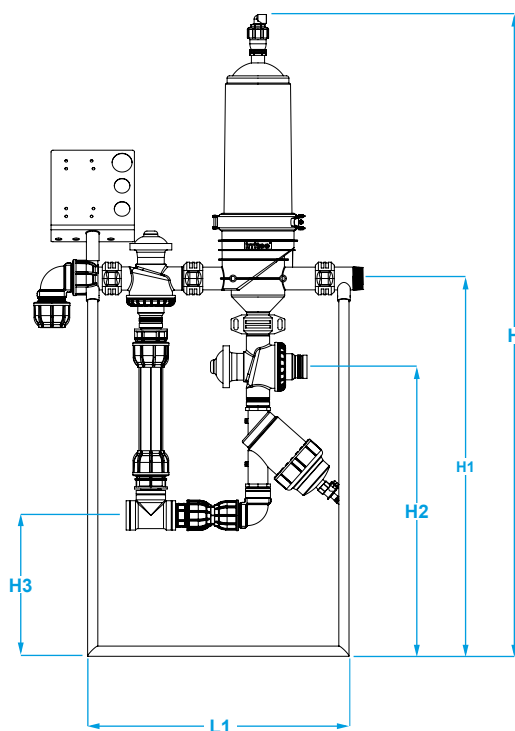

### Characteristics

- Maximum working pressure: 10 bar at 20°
- Standard filtration grade: 120 mesh (filtration available: 80, 120, 150, 200 mesh)
- Threaded connections: victaulic (up to 4"), flanged (over 4")
- The filtering station is supplied with air discharge valves, fittings for backwash water discharge and an automation kit
- Resists acids and fertilisers commonly used in agriculture

## Technical data

No. filters	Pricelist ref.	Rec. max. flow rate (m³/h)	Ø collector	Connections	Collector	Discharge
1	IFRSL201GBGUL	24	2"	threaded	epoxy paint. steel	2" - 63mm

## Dimensions

Ø (inches - DN)	L (mm)	L1 (mm)	H (mm)	H1 (mm)	H2 (mm)	H3 (mm)
2"	660	690	1700	100	770	350

## Components

Number	Description
1	female elbow $\varnothing$ 63x2"
2	victaulic fitting 2"
3	hydraulic valve 90° 2" 3-way
4	male fitting $\varnothing$ 63x2"
5	TAF filter 2"
6	Tee 2" threaded
7	male fitting $\varnothing$ 50x2"
8	HDPE pipe PN10 $\varnothing$ 50
9	female elbow $\varnothing$ 50x2"
10	YFV disk filter 2"
11	3/4" discharge valve
12	air release valve
13	HDPE pipe PN10 $\varnothing$ 63
14	cap 2"