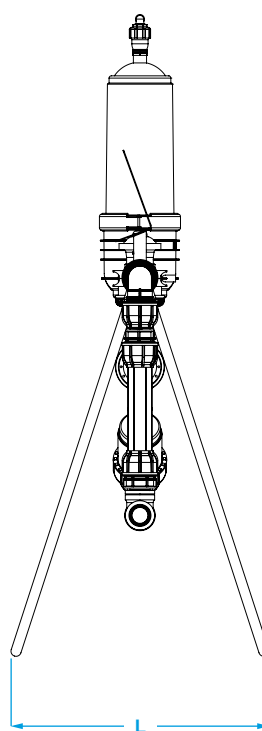

## RSL 2" SINGLE FILTER

# RSL 2" SINGLE FILTER

## Dimensions

Ø (inches - DN)	L (mm)	L1 (mm)	H (mm)	H1 (mm)	H2 (mm)	H3 (mm)
2"	660	690	1700	100	770	350

## Components

Number	Description
1	female elbow $\varnothing$ 63x2"
2	victaulic fitting 2"
3	hydraulic valve 90° 2" 3-way
4	male fitting $\varnothing$ 63x2"
5	TAF filter 2"
6	Tee 2" threaded
7	male fitting $\varnothing$ 50x2"
8	HDPE pipe PN10 $\varnothing$ 50
9	female elbow $\varnothing$ 50x2"
10	YFV disk filter 2"
11	3/4" discharge valve
12	air release valve
13	HDPE pipe PN10 $\varnothing$ 63
14	cap 2"