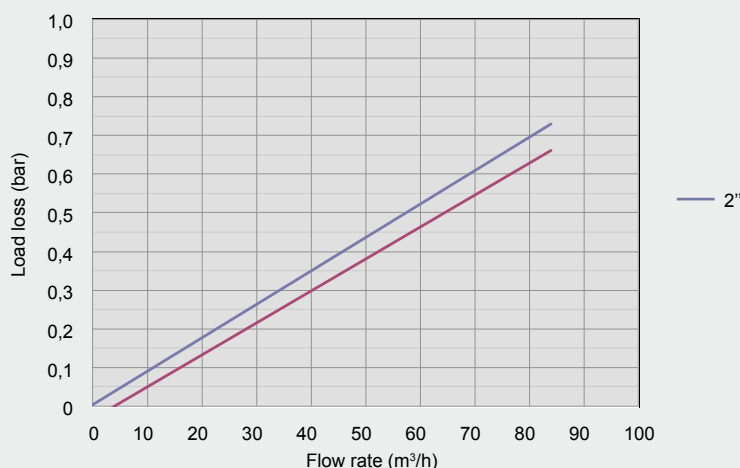

### Characteristics

- Maximum working pressure: 10 bar at 20°
- Standard filtration grade: 120 mesh (filtration available: 80, 120, 150, 200 mesh)
- Threaded connections: victaulic (up to 4"), flanged (over 4")
- The filtering station is supplied with air discharge valves, fittings for backwash water discharge and an automation kit
- Resists acids and fertilisers commonly used in agriculture

### Load loss\*

\*Testing for load loss was carried out with clean water.